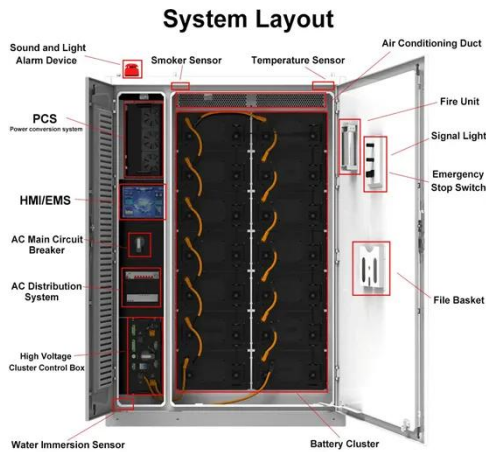

Delta Energy Storage Cabinet

Positive

Back

Delta Energy Storage Cabinet

Delta debuts its high-capacity battery cabinet for C&I

Up to ten cabinets can be combined in grid operation to create an integrated energy storage system. With its safety-optimised, space-saving design and intelligent features, the system ...