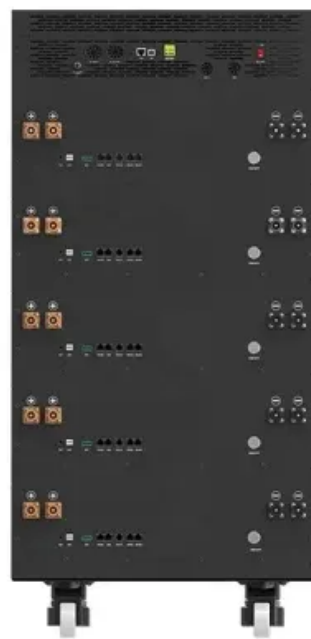

Delta Energy Storage Cabinet

Positive

Back

Delta Energy Storage Cabinet

Delta debuts its high-capacity battery cabinet for C&I

Up to ten cabinets can be combined in grid operation to create an integrated energy storage system. With its safety-optimised, space-saving design and intelligent features, the system ...