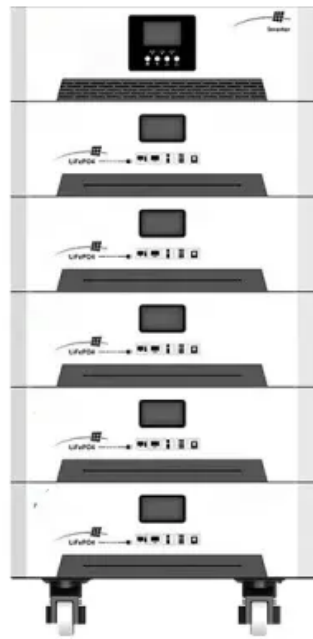

Delta Energy Storage Cabinet

Positive

Back

Delta Energy Storage Cabinet

Delta debuts its high-capacity battery cabinet for C&I

Up to ten cabinets can be combined in grid operation to create an integrated energy storage system. With its safety-optimised, space-saving design and intelligent features, the system ...