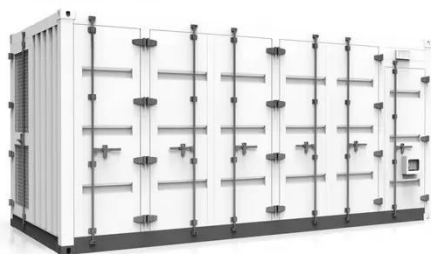

Weatherproof Outdoor Electrical Enclosures , Durable Outdoor ...

Discover AZE Telecom's weatherproof outdoor electrical enclosures and durable outdoor cabinets. Protect your electrical and telecom equipment from harsh environments with our IP-rated, ...