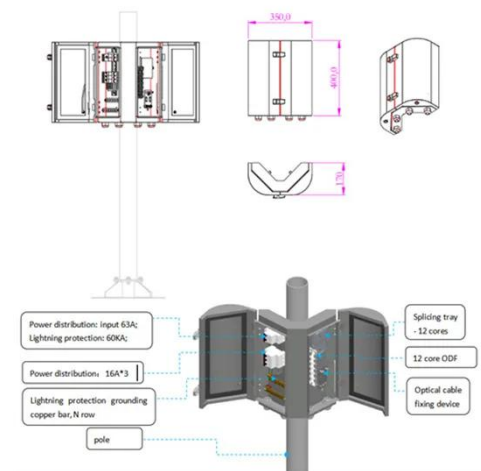

42U 24" Depth IT & Telecom Cabinet SRF 42.6.6

SRF 42.6.6 is designed to accommodate IT and comms equipment. It'll also enable you to carefully arrange communication centers. You'll be pleased with an ergonomic package, which has a ...

42U Server Rack Cabinet, Standard-Depth , Eaton

The SmartRack 42U Standard-Depth Rack Enclosure Cabinet protects sensitive electronic equipment from harsh conditions that would overwhelm a typical rack enclosure, including falling dirt, dust, drips ...

42U 4Post Open Battery Energy Storage Rack Cabinet , AZE

Designed with ease of use in mind, this 42U rack offers easy-to-read markings

for both rack units (U) and depth, with a wide range of mounting depth adjustments (22 - 40in) that make it easy to adapt ...

42u Network Server Rack with 32A 230V Power Distribution Unit

Users can access the metered cabinet PDU over Ethernet or RS485. This series of products can be widely used in IDC, banks, securities, government, enterprises and other data center room. Plug ...