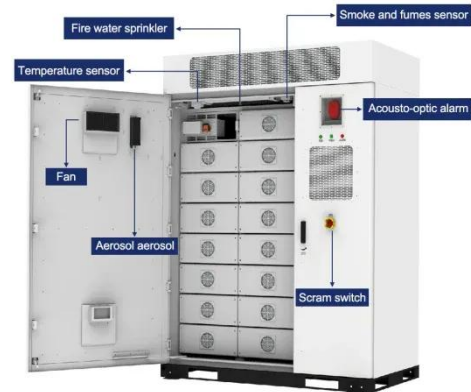

UPS1048 Outdoor 48V DC 260W UPS Power System

It provides a wide input voltage range (100 to 240V AC) to deliver a nominal 48V DC and 260W output. For more detailed product specifications, please download and refer to the datasheet from the link ...

Power Supply

The unit converts this AC power input to a maximum of 600 watts (480 W continuous) @ 12.5 peak amps (10 amps continuous) 48 V DC output. IP67 rated, this unit is waterproof, wet and damp area ...

Contact Us

For catalog requests, pricing, or partnerships, please visit:
<https://scelto.co.za>