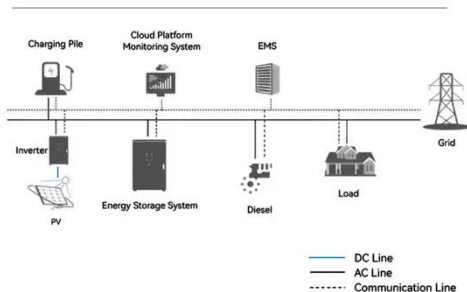

### 48V DC Output Power Supplies , McMaster-Carr

Choose from our selection of 48V DC output power supplies, including over 600 products in a wide range of styles and sizes. Same and Next Day Delivery.

### Actox APS240480

This slim and light outdoor power supply is suitable for various VSAT applications, which require 48 VDC output and 90-264 VAC input. The unit is equipped with short circuit, overload, over voltage, over ...

### System Topology