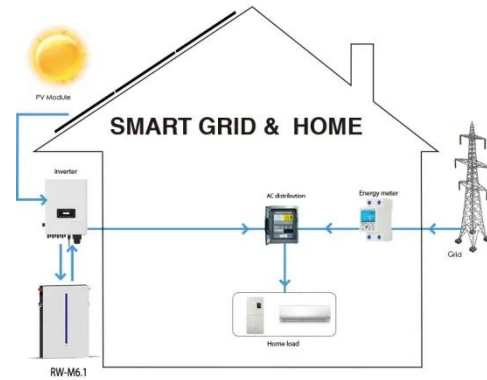

single source of silicon. Polycrystalline (poly) solar panels are created by melting smaller silicon fragments and blending them to ...

Contact Us

For catalog requests, pricing, or partnerships, please visit:
<https://scelto.co.za>