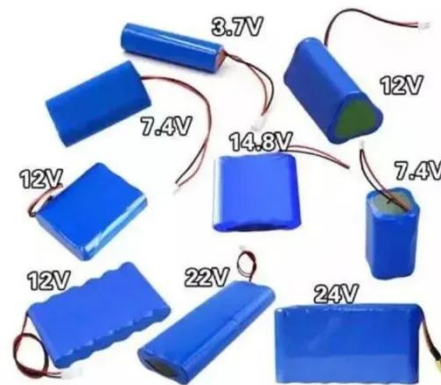

Communication Base Station Backup Battery

Communication base station backup batteries are designed to provide a consistent and reliable power supply during electricity outages. This ensures uninterrupted communication services, crucial for ...