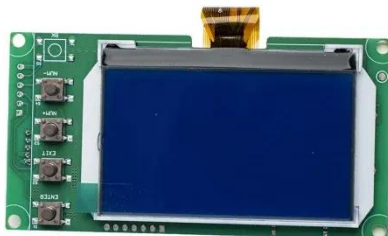

East Africa Outdoor Base Station Power Cabinet Factory

SITE BATTERY STORAGE CABINET BASE STATION ENERGY ...

AZE's lithium battery energy storage system (BESS) is a complete system design with features like high energy density, battery management, multi-level safety protection, an outdoor cabinet with a modular ...

Energy Storage Equipment, Energy storage solutions, Lithium battery

Huijue Group offers industrial and commercial energy storage, PV-BESS -EV Charging, Off-grid / On-grid Microgrid, telecom site solutions, and home solar energy storage, ensuring ...

↑ESS

OUTDOOR BASE STATION ENERGY STORAGE CABINET , ICEENG CABINET

10MWh Base Station Cabinet EPC General Contracting At RESA Power, we promise to serve as a reliable ally for engineering, procurement, and construction (EPC) services, supporting and steering ...