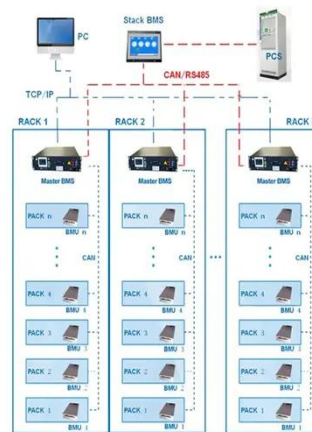

East Timor to Build First Large Solar Plant in 2026, Cutting Diesel

The 72 MW project in Manatuto, developed jointly by Japan's Itochu Corp and France's EDF, will also feature a 36 MW battery energy storage system to ensure stable and reliable power ...

BMS Wiring Diagram