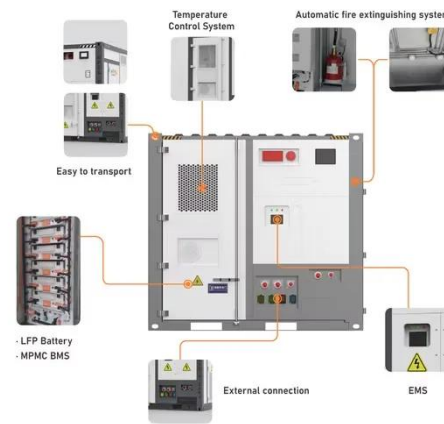

418kWh BESS Cabinet (400V / 690V)

/ 800V AC Output) , AIO ESS

The 418kWh BESS Cabinet is a high-capacity all-in-one (AIO) energy storage cabinet built for commercial and industrial (C& I) users who need fast deployment, scalable expansion, and clean ...

All-In-One Industrial and Commercial Energy Storage Cabinet System

AZE's All-in-One Industrial ESS is a versatile and compact energy storage system. One energy storage cabinet consists of inverter modules, battery modules, cloud EMS system, fire suppression system, ...

commercial emergency power storage system, Industrial Energy ...

Suitable for both on-grid and off-grid

scenarios, our cabinets convert fluctuating energy prices into predictable costs, ensuring uninterrupted power supply for production lines even during grid outages, ...

Emergency and Standby Power

These systems are intended to automatically supply power to selected loads (other than those classed as emergency systems) in the event of failure of the primary power source.