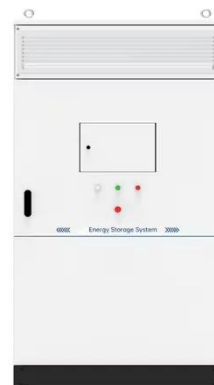

Decorative Electrical Junction Box

They are ideal for creating decorative exposed conduit designs and simplifying the process of connecting multiple light fixtures to a wall or ceiling. This makes them perfect for industrial-style decor, lamp bases, or ...