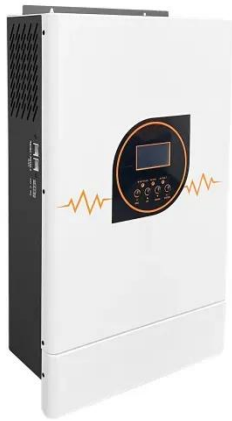

areas. Browse photos, see new properties, get open house info, and research neighborhoods on Trulia.

Silver View Farm Homes Rehoboth Beach DE

The manufactured community of Silver View Farm is home to stunning manufactured homes, many of which have their own charm and style, from ranch inspired architecture to colonial ...

TAX FREE

ENERGY STORAGE SYSTEM

Product Model
HJ-ESS-215A(100KW/215KWh)
HJ-ESS-115A(50KW 115KWh)

Dimensions
1600*1280*2200mm
1600*1200*2000mm

Rated Battery Capacity
215KWH/115KWH

Battery Cooling Method
Air Cooled/Liquid Cooled

Farms - Latest agriculture information, farming news, ...

Study Reveals Rural Farmers Struggle to Access USDA Urges Farmers and Rural Communities to Pr Ammonia Levels in Poultry Houses - Why Monitor Farm Safety Risks Highlight Need for ...

Mobile Solar Containers , SolaraBox Portable & Rapid-Deploy Solar ...

The integrated solar system delivers 400-670 kWh of energy daily. Thanks to foldable solar arrays, the container is rapidly deployable -- operating within