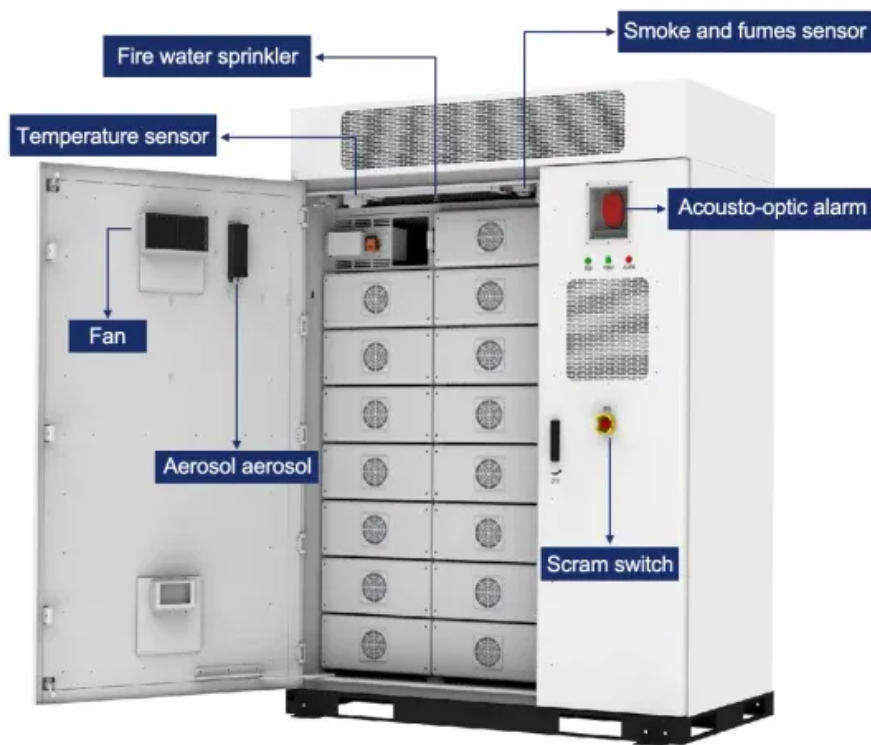

# Freetown Fire Station Uses IP54 Outdoor Cabinet Automatic Type