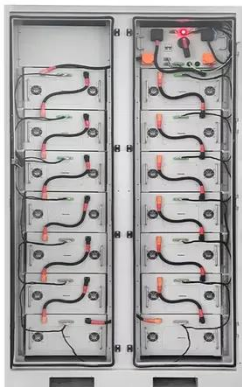

To Strive forward No Energy Waste