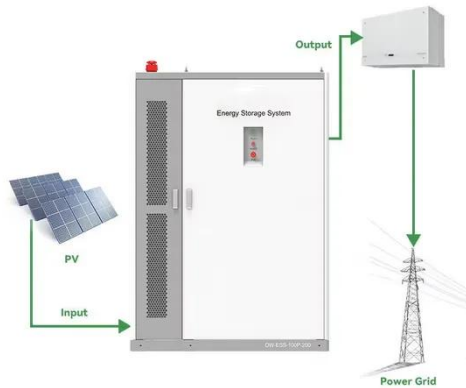

of your network equipment.

241kWh Outdoor Energy Storage Cabinet - Reliable Power for ...

IP54-rated cabinet with durable weather-resistant materials, designed to withstand extreme temperatures and harsh outdoor conditions. Modular design allows easy expansion with parallel ...