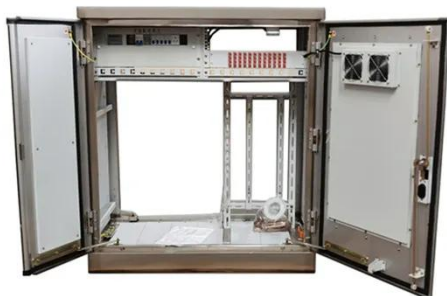

IP54 High Efficiency Outdoor Energy Storage System Batterie Cabinets

Our headquarter is located in Ningbo city, where is near to port at Ningbo and Shanghai. We have the very professional R& D team for ESS technology. Now we have over 1.5GWh manufacturing capacity ...

Charging Carts & Cabinets: Charge