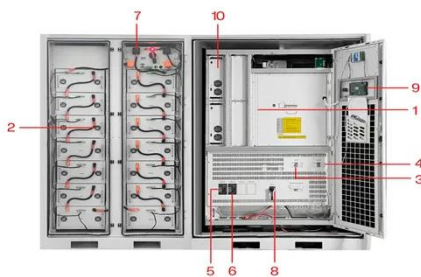

- 1 PCS Module
- 2 Battery room
- 3 Grid side circuit breaker
- 4 Load side circuit breaker
- 5 OPV1 side circuit breaker
- 6 OPV2 side circuit breaker
- 7 High Volt Box
- 8 BAT side circuit breaker
- 9 LCD display screen
- 10 MPPT

review for TV Guide.

Uhpc photovoltaic energy storage cabinet

The SolaX I& C energy storage cabinet, designed for large-scale commercial and industrial projects, integrates LFP cells with a capacity of up to 215kWh per cabinet, an Energy Management System ...