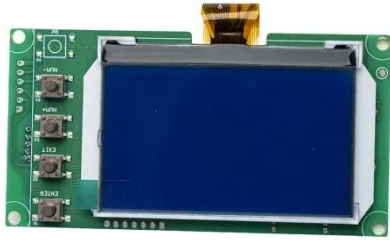

fishing, barbecue, car repair, truck, workshops, adventure and other ...

"Outdoor Power Supply"

Design engineers or buyers might want to check out various Outdoor Power Supply factory & manufacturers, who offer lots of related choices such as power supply, switching power supply and ...