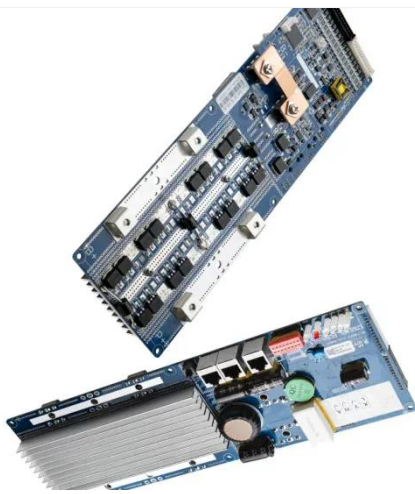

Laptops & Electronics