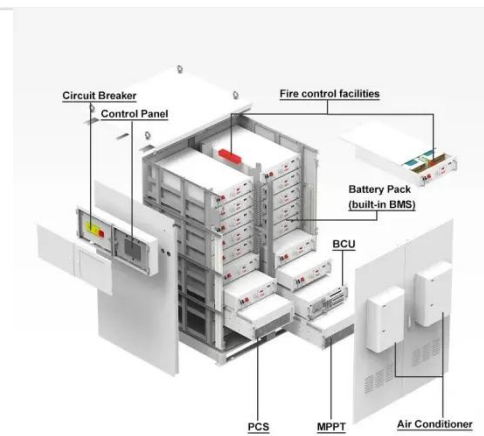

### ESS-GRID Cabinet Brochure EN-250401

The ESS-GRID Cabinet series are outdoor battery cabinets for small-scale commercial and industrial energy storage, with four different capacity options based on different cell compositions, 200kWh, ...

### Energy Storage Enclosures/Cabinets , Modular Design to Meet ...

Our battery storage cabinets are constructed with a modular design,

providing optimal flexibility for businesses across various sectors. Our power storage cabinets also adhere to safety and quality ...

### Stationary Energy Storage , SBE Cabinet 1000 , Generac

The Generac SBE Cabinet delivers compact, modular energy storage in a cabinet-style configuration for tight spaces

### BESS CABINET

A BESS cabinet is an industrial enclosure that integrates battery energy storage and safety systems, and in many cases includes power conversion and control

systems.

---