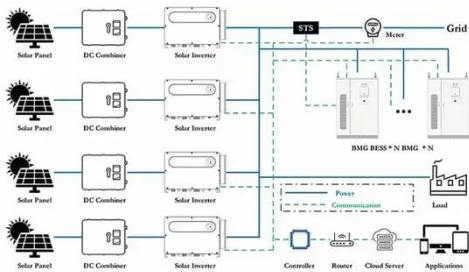

established in 2010 to meet the increasing demand for electrical components and accessories. The ...

Commercial and Industrial ESS

Air Cooling / Liquid Cooling

- Budget Friendly Solution
- Renewable Energy Integration
- Modular Design for Flexible Expansion

Circuit Breakers , Shop in South Africa

Southern Africa's largest retailer of building materials and related products. Competitive prices, expert advice, and support for contractors, DIYers, and homeowners.

Contact Us

For catalog requests, pricing, or partnerships, please visit:
<https://scelto.co.za>