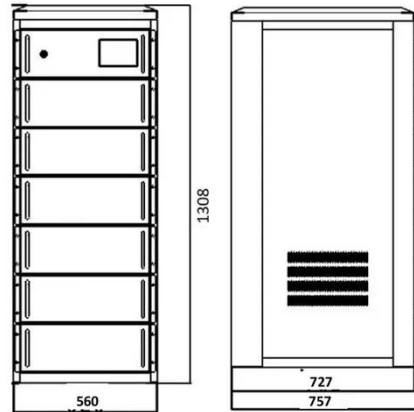

Stesen Janakuasa BLUETTI AC300 dengan Bateri Pengembangan 2 ...

Shop the BLUETTI AC300 Portable Power Station with 2 B300 Expansion Battery on Ubuy Brunei. Power up your home, vanlife, and emergency backup with this 6144Wh LiFePO4 battery backup.