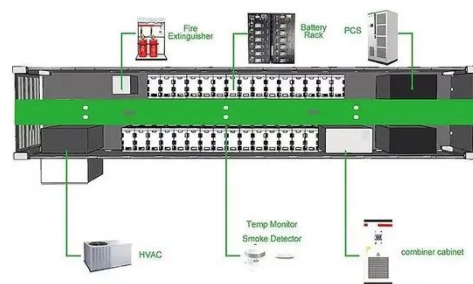

Telecommunication Enclosures , Iceberg Cabinets

Outdoor telecom equipment cabinets are designed to withstand wind, rain, snow, dust, and extreme temperatures. Our outdoor telecommunication enclosures are NEMA and IP-rated to ensure top-tier ...