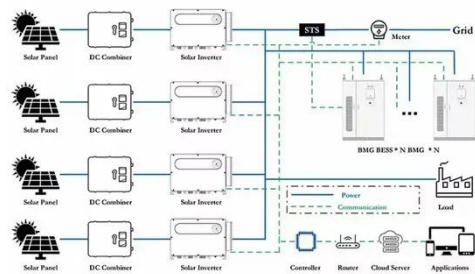

position, has a very important position and has great authority and influence. Every single one of the arms companies is controlled ...

Enclosures For Telecommunication , Outdoor Telecom Cabinets Enclosures

Frigate's EMI-shielded, thermally optimized enclosures support mission-critical telecom systems. Frigate uses FEA, high-strength alloys, and precision welding to ensure enclosures withstand vibration, ...

Contact Us

For catalog requests, pricing, or partnerships, please visit:
<https://scelto.co.za>