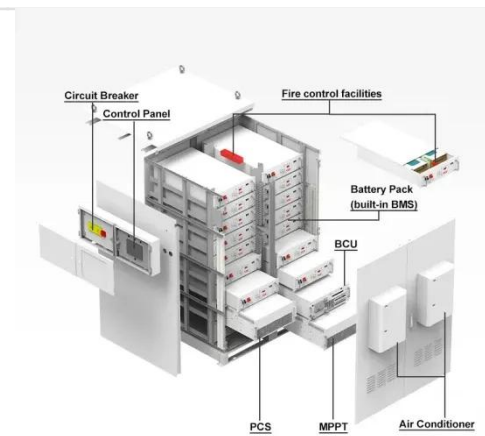

### 1200mm Deep Enclosure with ...

With a strong focus on cooling, power distribution, cable management and environmental monitoring, the NetShelter SX provides a reliable rack-mounting environment for mission-critical equipment.

### Tripp Lite by Eaton 42U SmartRack Deep Rack Enclosure Cabinet

A DEEP version of our standard 42U SmartRack. The SR42UBCL enclosure is 1200mm deep (47.25") compared to the standard 1070mm deep (42"). This extra depth allows for high density equipment ...

### **APC AR3300SP NetShelter SX 42U 600mm Wide 1200mm Deep ...**

Rack Cabinet allows quick and easy retrieval of your items with better organizing and feasible mounting Comes in black color to better suit your theme and style Server application, usage offers maximum ...

### **42U Server Rack Cabinet 1200mm Deep with Locking Perforated ...**

With a 1200mm deep 19" standard frame, this server rack cabinet provides flexible space for large-scale server deployments, compatible with popular rack server, network cabinet, and data ...