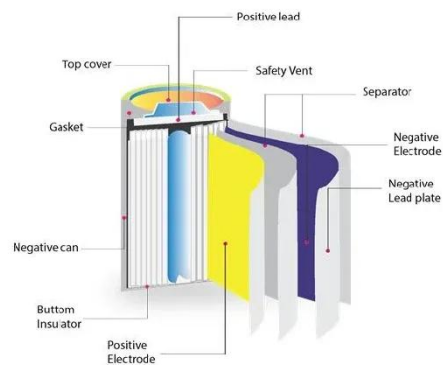

What Size Solar Inverter Do You Need for Solar Panels? Explained

The size of the solar inverter you need is directly related to the output of your solar panel array. The inverter's capacity should ideally match the DC rating of your solar panels in kilowatts (kW).