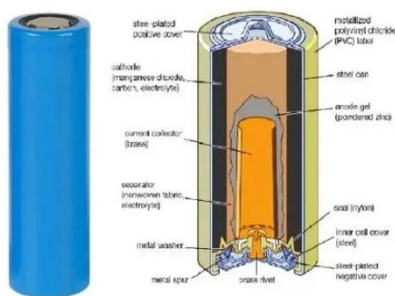

Integrated Sealants in Solar (02)

The primary purpose of sealants is to waterproof the roof, which is crucial for ensuring a clean install and a long-lasting bond. To produce a solid hold, create a dam with a bondline thick enough (at least 2 to ...

REGUPOL solar glue , REGUPOL America LLC

REGUPOL solar glue is a DIN 18531 compliant protection layer for installation under your photovoltaic flat roof systems

with self-adhesive backing as an aid for rapid mounting and installation.

Photovoltaic Cell Board Gluing Process: The Sticky Science Behind ...

In solar manufacturing, this adhesive magic determines whether your panel lasts 25 years or becomes tomorrow's landfill decoratio. Ever wondered what keeps photovoltaic cells from waving goodbye ...