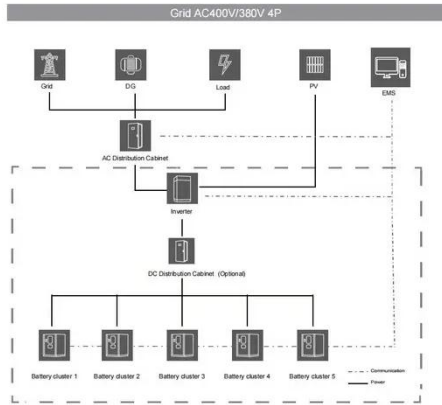

How much electricity does a 25w polycrystalline solar panel generate?

What Can a 25-watt Solar Panel Run? (Everything to Know)

25w solar panel will produce about 100 - 120 watts of DC power per day, with this much power you can charge a cellphone, laptop, LED bulb, and small portable fan for a few hours.

How Much Energy Does A Solar Panel Produce?

If you're thinking about going solar, one of your biggest questions is likely: how much electricity can a solar panel actually produce? This in-depth guide breaks down the numbers, the ...