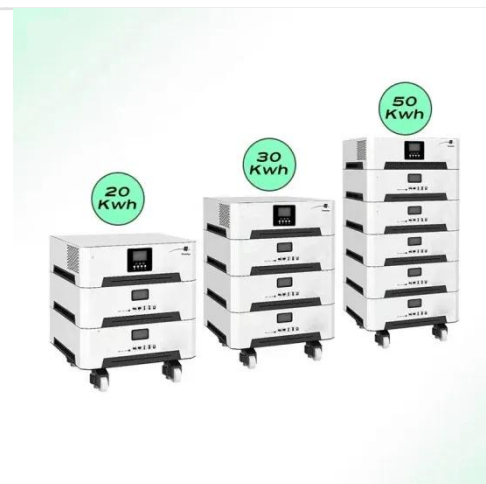

Outdoor BESS Battery Energy Storage Cabinet System for 4 x ...

Outdoor Lithium ion Battery Enclosure mainly provides a stable working temperature and dust-free environment for lithium battery, they are integrated with thermal insulation and equipped with air ...