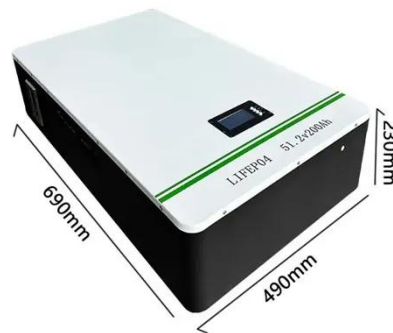

This checklist, which includes both visual and technical inspections, assists in identifying difficulties with mounting, cables, electrolyte levels, & voltage to ensure proper battery function.

HP Notebook PCs

The capacity of a battery changes over time. Because of this change in battery capacity, the charge level indicator in Windows might not show 100% charged. To know the condition of your ...

How to Generate a Battery Report Using the POWERCFG Command

Information about using the Windows POWERCFG command to create a Battery Report to help troubleshoot possible battery issues.

How to Check Battery

Enter your PC model part number to check if it is on the affected model list. If your PC is on the affected model list, continue with the steps below to check if your battery pack is affected.