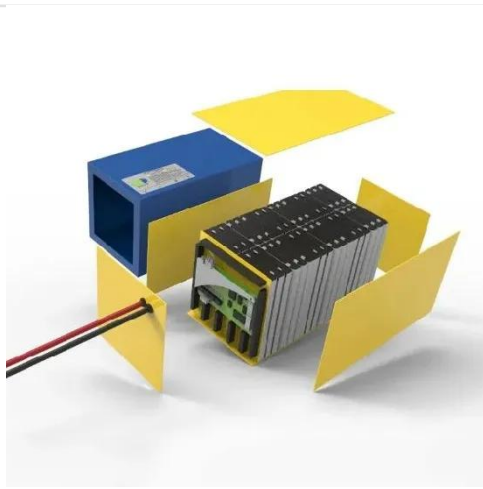

50KW modular power converter

Photovoltaic panel automatic packaging machine operation

Check out the fully automatic packing line for PV modules and solar panels by HORAD. This innovative and efficient packing system is designed to streamline the packaging process and ensure the safe ...

The application of Solidot I/O modules on the photovoltaic glass

At the same time, the consistency and quality of the packaged products can also be guaranteed. In response to the above needs, the photovoltaic glass automatic packaging line was born. It can ...

Solar panel production line I One stop I Lower cost

The full auto PV Module packaging line integrates auto inputting, auto flipping, auto packaging, auto corner protection, auto wrapping, and auto conveying, which solves the problems of low work ...

...

How to connect the photovoltaic inverter packaging line

The use of photovoltaic (PV) panels, which convert sunlight into power, has seen exponential growth in recent years. An inverter is a crucial part of every solar power system because it transforms solar ...