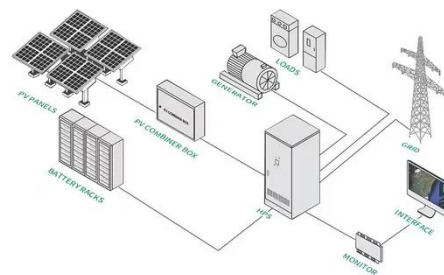

How to install solar photovoltaic on color steel tiles

In summation, undertaking the process of integrating solar photovoltaic systems on color steel tiles demands a structured