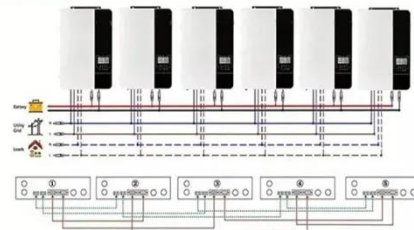

AC output wires

AC input wires