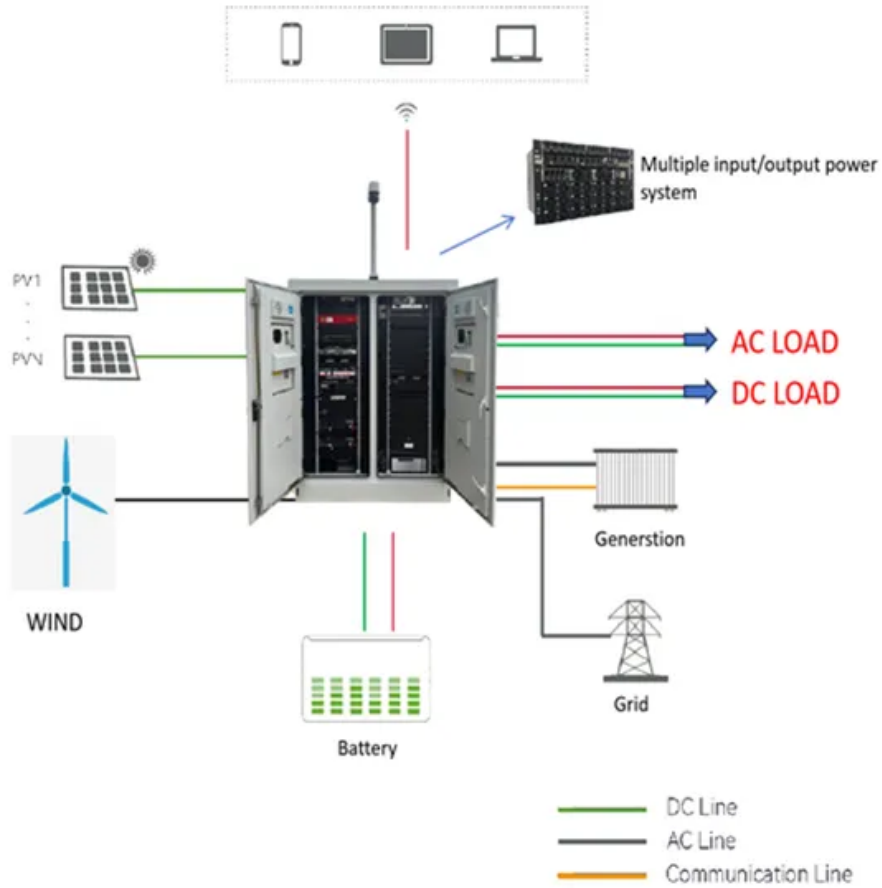

Huawei inverter 25kW model

Huawei inverter 25kW model

Huawei 25 KW , Three Phase Inverter

The Huawei SUN2000-25KTL-M5 is a high-performance 25 KW ...

Huawei Solar Inverter Complete Guide 2025: Models, Performance

Comprehensive Huawei solar inverter guide covering SUN2000 series, performance data, pricing, installation tips, and expert reviews. Updated 2025.

WORKING PRINCIPLE

Huawei 25 KW , Three Phase Inverter

The Huawei SUN2000-25KTL-M5 is a high-performance 25 KW three-phase inverter designed for efficient and reliable solar energy conversion. With advanced smart string technology, high MPPT ...

Huawei SUN2000-25KTL-M5 Solar Inverter 25 kW

The Huawei SUN2000 25KTL-M5 is the smart and powerful string inverter for efficient energy conversion. Designed for

three-phase grid connections, the device offers stable and efficient ...