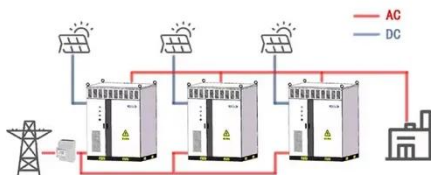

Huawei inverter 25kW model

Huawei inverter 25kW model

Huawei 25 KW , Three Phase Inverter

The Huawei SUN2000-25KTL-M5 is a high-performance 25 KW ...

Huawei Solar Inverter Complete Guide 2025: Models, Performance

Comprehensive Huawei solar inverter guide covering SUN2000 series, performance data, pricing, installation tips, and expert reviews. Updated 2025.

WORKING PRINCIPLE

Huawei 25 KW , Three Phase Inverter

The Huawei SUN2000-25KTL-M5 is a high-performance 25 KW three-phase inverter designed for efficient and reliable solar energy conversion. With advanced smart string technology, high MPPT ...