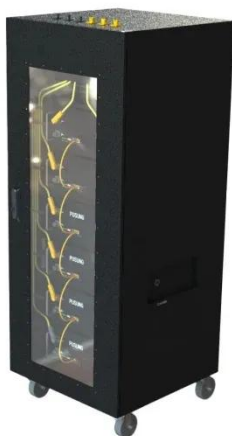

How to Use Huawei Energy Storage Battery Cabinet: A Step-by-Step ...

From solar farms to hospital backup systems, Huawei's energy storage cabinets are like the Swiss Army knives of power management. Whether you're looking to cut energy costs or boost renewable ...