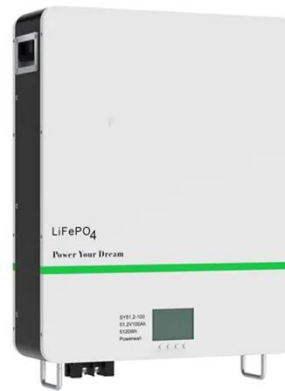

How to Use Huawei Energy Storage Battery Cabinet: A Step-by-Step ...

From solar farms to hospital backup systems, Huawei's energy storage cabinets are like the Swiss Army knives of power management. Whether you're looking to cut energy costs or boost renewable ...