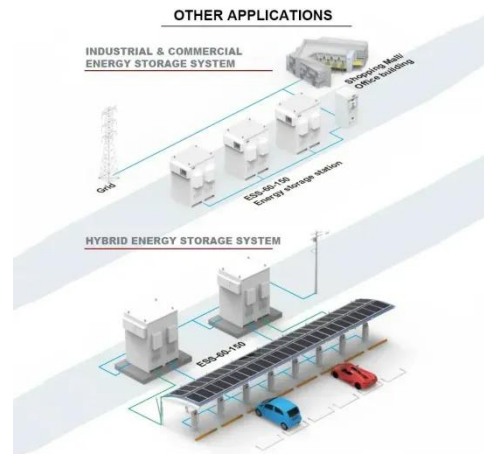

Residential Smart PV & ESS Solution , HUAWEI Smart PV Global

Join Huawei's Smart PV Community for specialized support as a solar PV installer. Access resources, online courses, redeemable points, and training opportunities to empower you to deliver exceptional ...