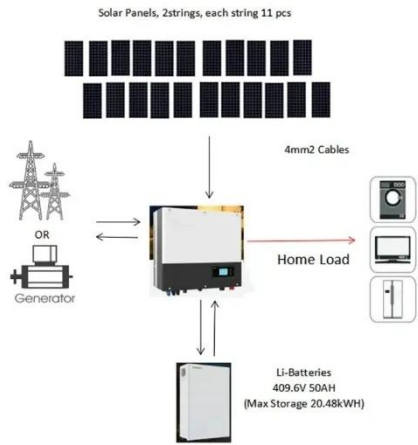

Huawei solar Panels Join