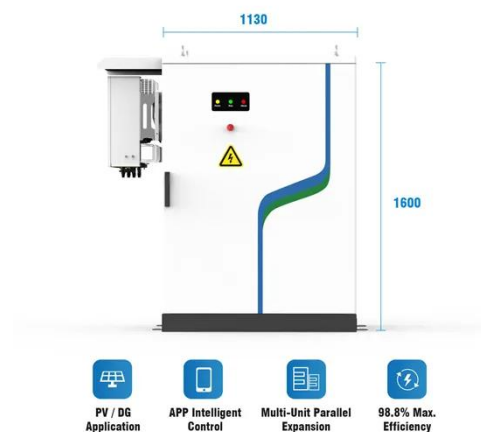

Huawei Outdoor Cabinets

Find high-quality Huawei outdoor cabinets for telecom and power systems. Durable, reliable, and designed for harsh environments. Shop now for top-notch gear!