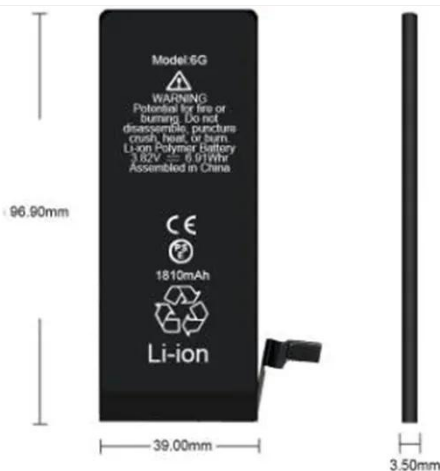

Energy Storage System Products List , HUAWEI Smart PV Global

Energy Storage System Products List covers all Smart String ESS products, including LUNA2000, STS-6000K, JUPITER-9000K, Management System and other accessories product series.

- ☒ LIQUID/AIR COOLING
- ☒ INTELLIGENT INTEGRATION
- ☒ PROTECTION IP54/IP55
- ☒ BATTERY /6000 CYCLES