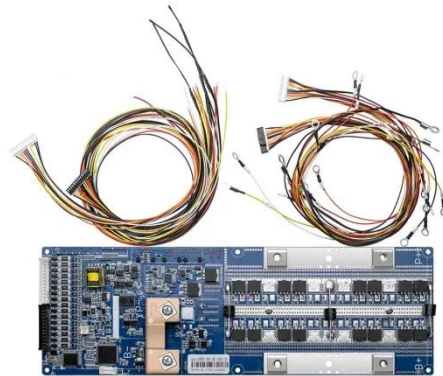

Imported inverter 12v 24v to 220v

Overview

● Energy efficient 1500 watt modified sine wave inverter for 12V/24V DC to 200V/220V/230V/240V AC conversion, rated power 1500W, peak power 3000W. ● Supports 12V/24V, compatible with 9V-15V and 20V-31V voltage ranges, multiple protections to ensure the safe operation of the. Check each product page for other buying options. Price and other details may vary based on product size and color. Need help?

Amazon : 12 V To 220 Volt Inverter

High-Power 4000W DC to AC Power Inverter - 12V to 110V/220V Converter with Dual USB Ports, Universal AC Outlet, LED Display for Cars, Trucks, RVs, and Home Backup (Black, 220V) Add to cart