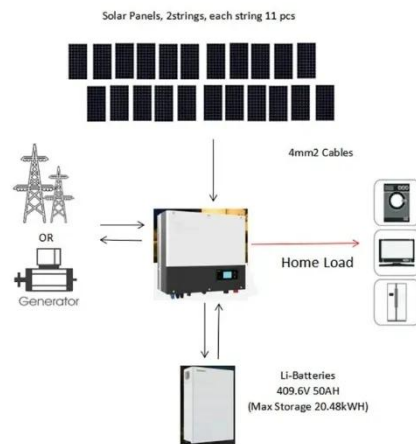

330W Solar Panel Complete Guide: Power, Performance & Best ...

Complete 330W solar panel guide covering specifications, top brands, real-world performance, and buying advice. Compare efficiency, pricing, and installation tips.