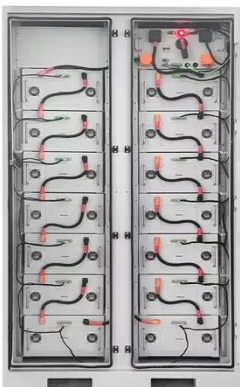

- ✓ All in one
- ✓ 100~215kWh High-capacity
- ✓ Intelligent Integration

800mm Wide x 1200mm Deep Server Cabinets/Racks , Comms Express

Explore the range of 800mm Wide x 1200mm Deep Server Cabinets/Racks available at Comms Express, Networking Reseller - Free Delivery Available To Buy Online Today.