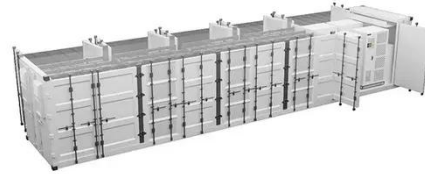

Campsites

20kW Solar Folding Container for Campsites n is a containerised solar power solution. Combining the features of solar power generation and mobility, The 20FT Container 250kW 860kWh Battery Energy Storage System is ...