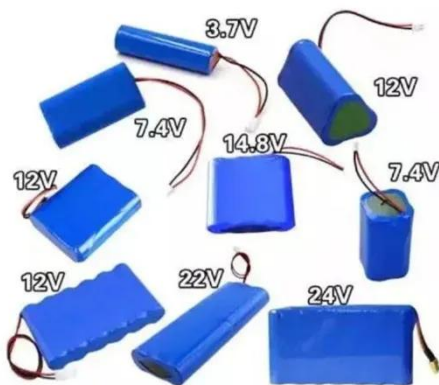

Outdoor Communication Cabinets and Power Cabinets

These cabinets not only provide essential physical protection for various communication devices but also support continuous power supply through intelligent power management systems, laying a solid ...