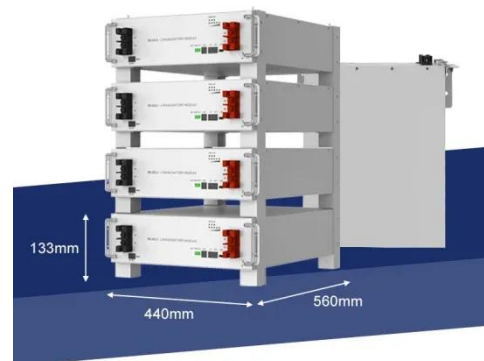

10kW Inverters: Complete Guide To Choosing & Installing (2025)

Expert guide to 10kW inverters: compare top models, installation tips, cost analysis & sizing. Everything you need for solar backup power systems.