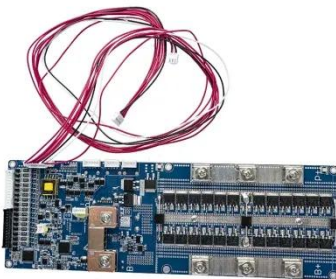

Inverter connected to solar energy storage cabinet lithium battery

20 ft container

40 ft container

Inverter connected to solar energy storage cabinet lithium battery

How to Connect Lithium Batteries to Inverters for Efficient Energy ...

Understanding Hybrid Inverters with Lithium Batteries , EG Solar

A hybrid inverter combines the functionalities of a solar inverter and a battery inverter. It converts direct current (DC) from solar panels into alternating current (AC) for home use while also ...