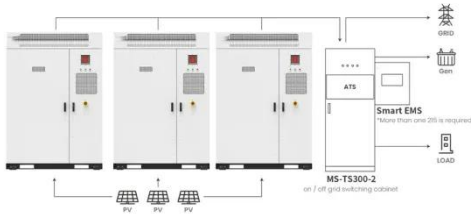

inverters are important devices. On the other hand, using inverters incorrectly can ...

Application scenarios of energy storage battery products

Are Power Inverters Bad for Your Battery? Risks, Effects, and Safety

Power inverters can negatively impact battery health over time. Their long-term effects may include decreased battery lifespan and diminished performance due to prolonged use and ...