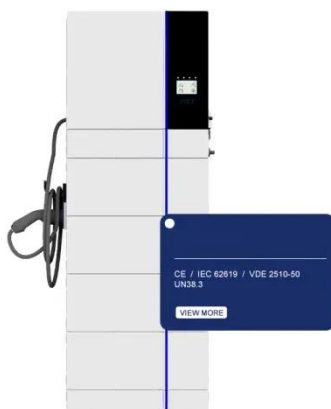

Iraq Communication Base Station Energy Management System Signal Tower

Iraq Communication Base Station Energy Management System Sign

EFFICIENT POWER UTILIZATION IN COMMUNICATION ...

The base stations comprises of electronic equipment and antennas that receive and transmit radio frequency signals. Effective energy management is the essential requirement for successful ...

Middle East Communication Base Station Energy Management System Signal

The smart power consumption management system of the base station installs AC and DC intelligent monitoring equipment, wireless acquisition equipment, and system management platforms on 5G ...