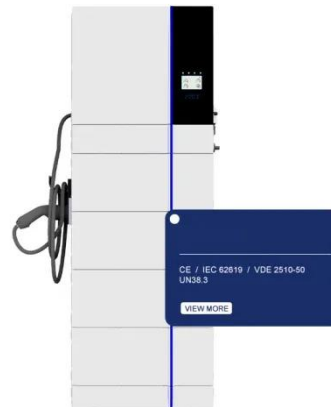

Islamabad Industrial and Commercial Energy Storage Cabinet

LiHub All-in-One Industrial and Commercial Energy Storage System is a beautifully designed, turn-key solution energy storage system. Within the IP54 protected cabinet consists of built-in energy storage ...

Islamabad Guidebook 2026 - The Capital City

Islamabad is one of the youngest capital cities in South Asia. Built to replace