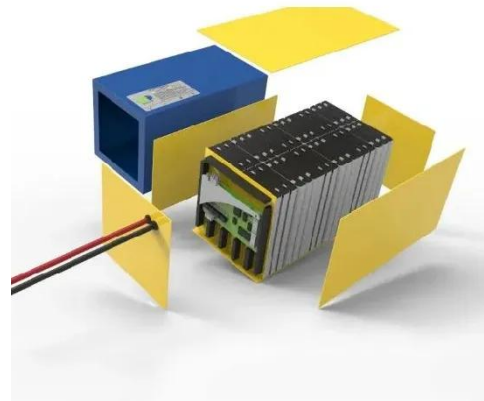

High Capacity Energy Storage: The OEM Factory Price LifePO4 Cell J500 Portable Power Station offers a 519Wh/500W backup power solution, suitable for home use, perfect for users like John who require ...