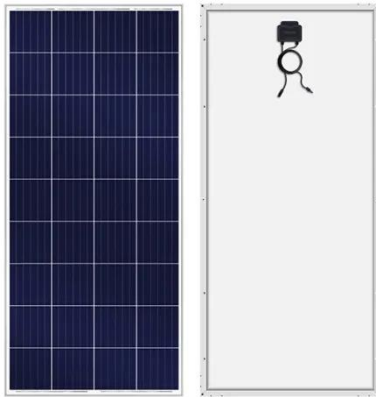

renewable integration, and power for utilities and industrial users.