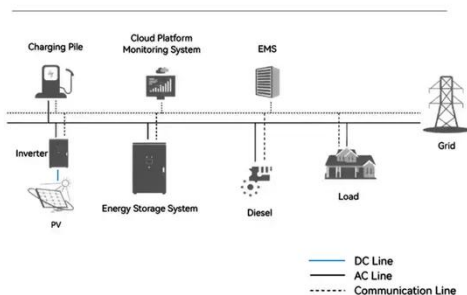

System Topology

KOTEN ENTERPRISES COMPANY, INCORPORATED

It is built with 100% pure cold-rolled copper busbars to ensure better continuity and safety in continuous connections. It is available in 4 to 24 branches for both surface and flush mounting.

Koten KSB-S Safety Breaker With