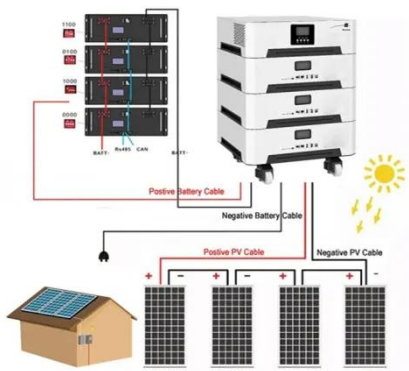

Large energy storage cabinet with 120 strings of lithium iron phosphate batteries

Large energy storage cabinet with 120 strings of lithium iron phosph

Vertiv(TM) EnergyCore, Lithium Ion Battery Cabinet

Built with lithium-ion batteries, it offers longer performance and more cycles than VRLA batteries. With a fully loaded cabinet shipped to your location and no onsite wiring needed, it saves on deployment ...

...

Fortress Power Products , Energy Storage for Home & Business

Our 48V battery systems and hybrid inverters offer flexible, scalable solutions for every home size and energy need. With safe lithium iron phosphate (LFP) chemistry, intuitive design, and seamless solar ...

GSL Energy High-Voltage Battery Cabinet GSL-HV51200

Ideal for home, commercial, and utility backup power, this modern system combines high energy and power density with a long lifespan. Its modular design allows for easy installation and expansion, ...