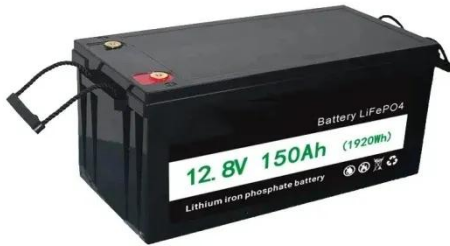

Large energy storage cabinet with 120 strings of lithium iron phosphate batteries

Large energy storage cabinet with 120 strings of lithium iron phosph

Vertiv(TM) EnergyCore, Lithium Ion Battery Cabinet

Built with lithium-ion batteries, it offers longer performance and more cycles than VRLA batteries. With a fully loaded cabinet shipped to your location and no onsite wiring needed, it saves on deployment ...

BUILD A SMARTER BATTERY, NOT A BIGGER BATTERY

The Storz Power lithium-iron phosphate (LFP) Battery and Inverter matched with our AI+ Technology is what makes our AI+ packages the most flexible, safe, and powerful energy storage ...