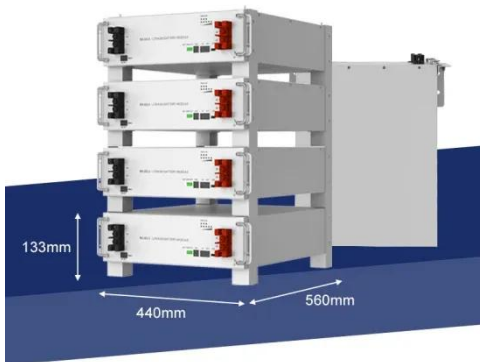

synonyms and more.

All-in-One Energy Storage Cabinet & BESS Cabinets , Modular, ...

These cabinets are designed with a focus on modularity, safety, and efficiency, making them ideal for both utility-scale storage and distributed energy resources (DERs).