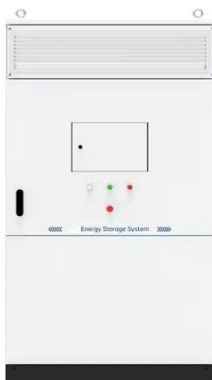

VRLA battery cabinets

- Designed according to the specific UPS model for easy connections, correct recharge current and appropriate discharge rating to optimize battery life.
- Modular hot-swap battery cabinets with string ...